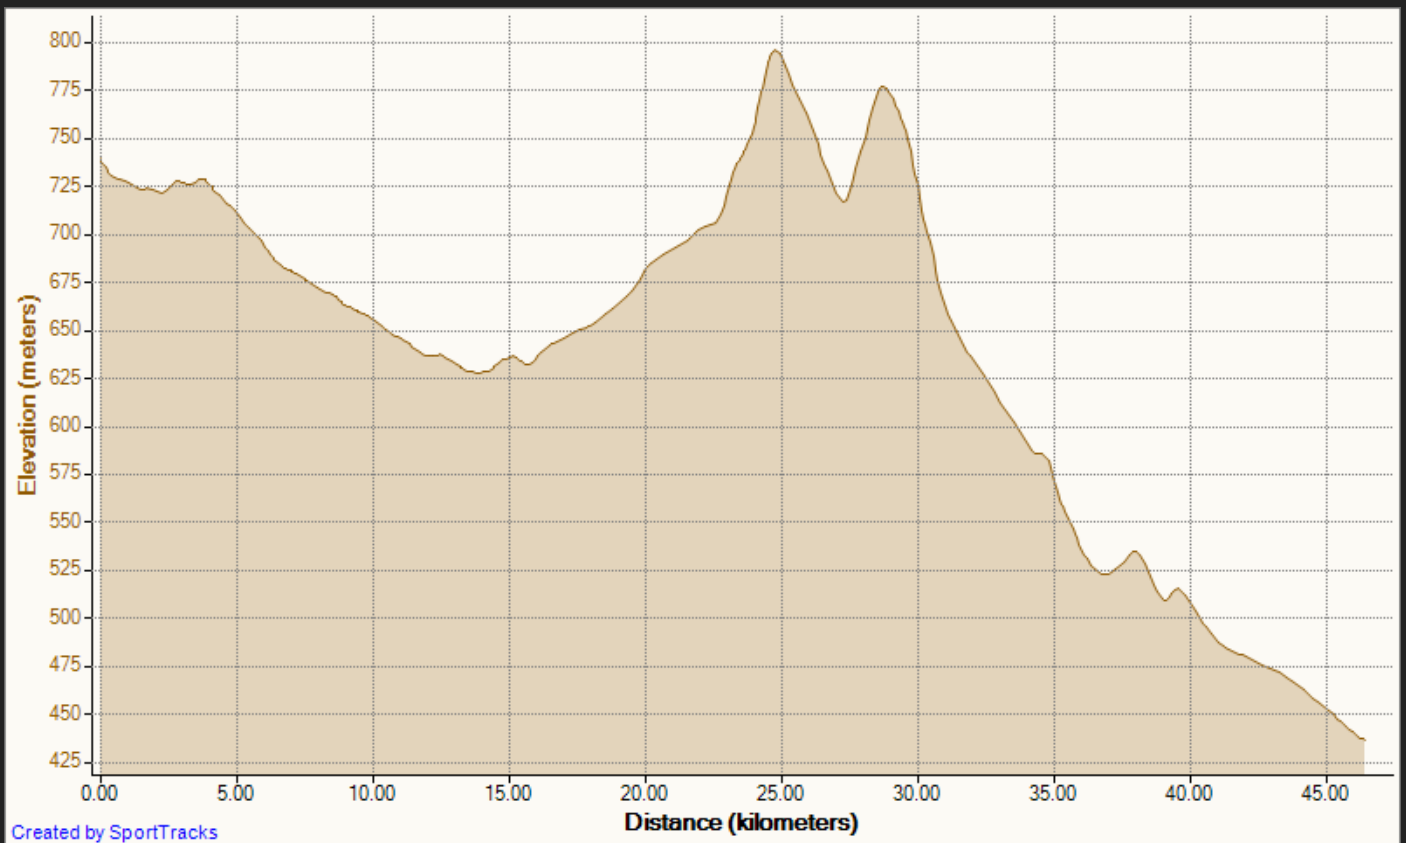

Overland First Ascent Challenge Leg 1 (Start to Water point 1)

Overland First Ascent Challenge Leg 2 (Water point 1 to Backup 1)

Overland First Ascent Challenge Leg 3 (Backup 1 to Water point 2)

Overland First Ascent Challenge leg 4 (Water point 2 to Backup 2/Halfway mark)

Overland First Ascent Challenge Leg 5 (Backup 2 to Backup 3)

Overland First Ascent Challenge Leg 6 (Backup 3 to Backup 4)

Overland First Ascent Challenge Leg 7 (Backup 4 to Backup 5)

Overland First Ascent Challenge Leg 8 (Backup 5 to Finish)