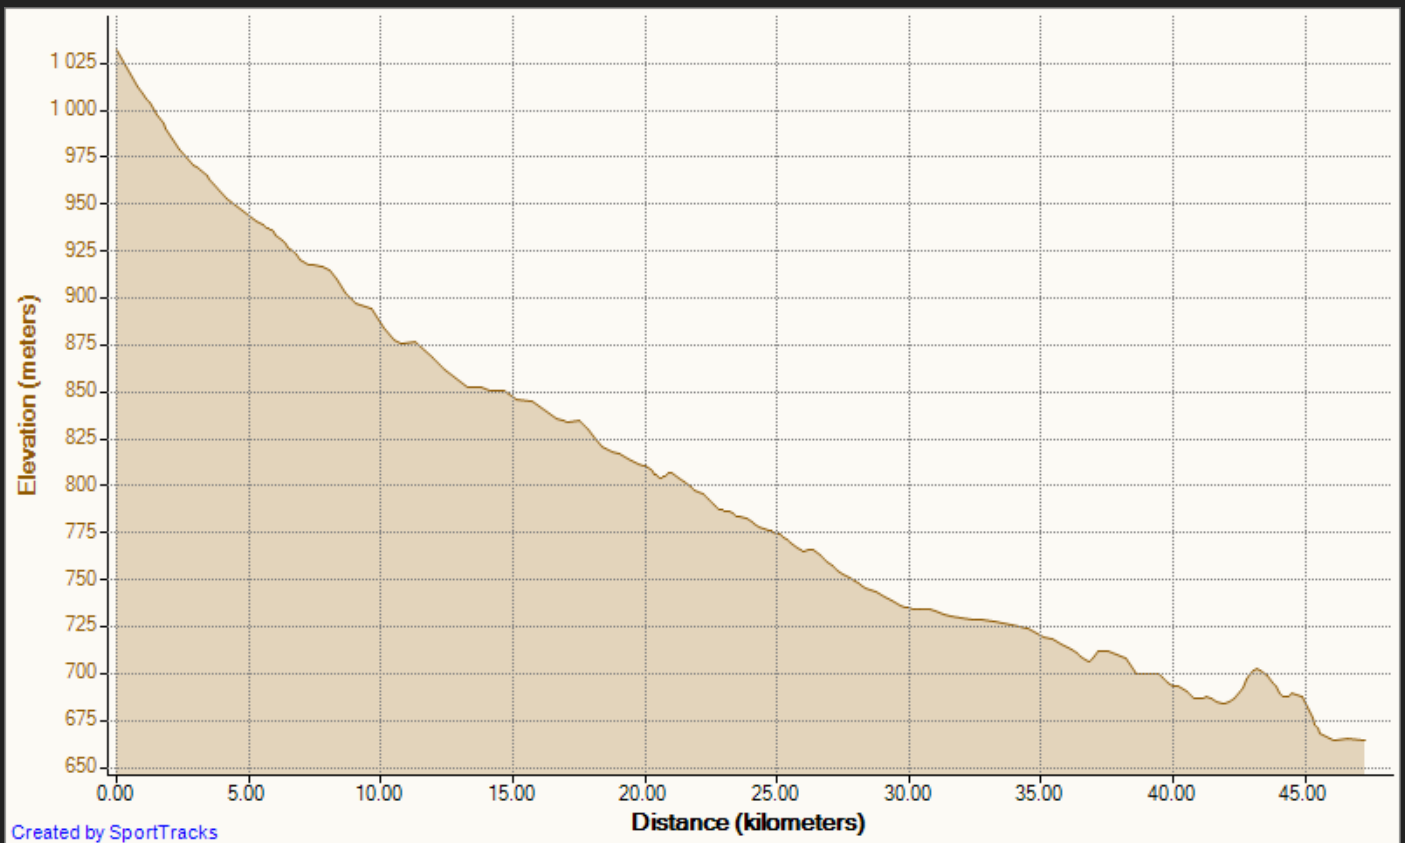

Overland First Ascent Challenge Leg 1 (Start to Water point 1)

Overland First Ascent Challenge Leg 2 (Water point 1 to Backup 1)

Overland First Ascent Challenge Leg 3 (Backup 1 to Water point 2)

Overland First Ascent Challenge leg 4 (Water point 2 to Backup 2/Halfway mark)

Overland First Ascent Challenge Leg 5 (Backup 2 to Backup 3)

Overland First Ascent Challenge Leg 6 (Backup 3 to Backup 4)

Overland First Ascent Challenge Leg 7 (Backup 4 to Backup 5)

Overland First Ascent Challenge Leg 8 (Backup 5 to Finish)