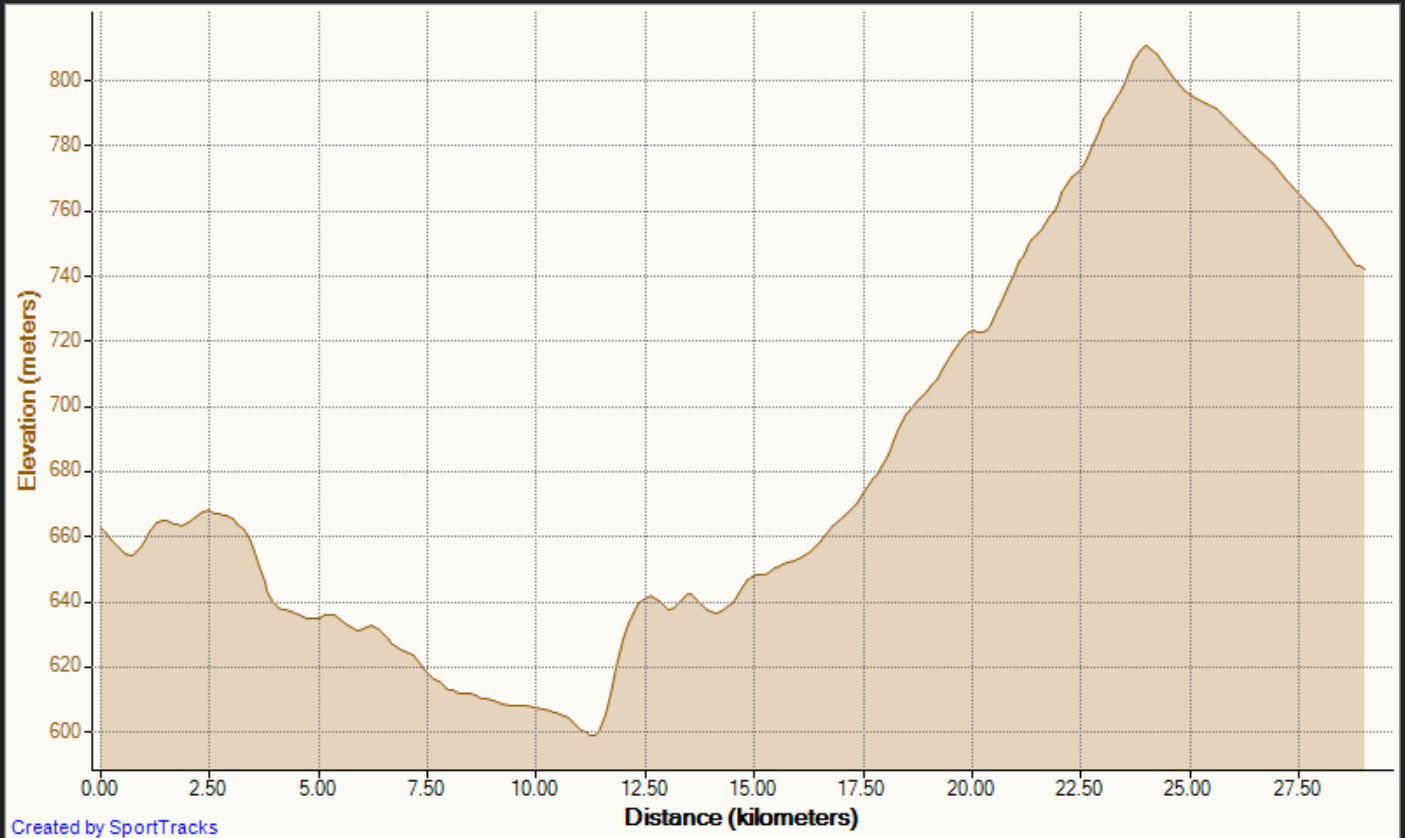

Overland First Ascent Challenge Leg 1 (Start to Water point 1)

Overland First Ascent Challenge Leg 2 (Water point 1 to Backup 1)

Overland First Ascent Challenge Leg 3 (Backup 1 to Water point 2)

Overland First Ascent Challenge leg 4 (Water point 2 to Backup 2/Halfway mark)

Overland First Ascent Challenge Leg 5 (Backup 2 to Backup 3)

Overland First Ascent Challenge Leg 6 (Backup 3 to Backup 4)

Overland First Ascent Challenge Leg 7 (Backup 4 to Backup 5)

Overland First Ascent Challenge Leg 8 (Backup 5 to Finish)