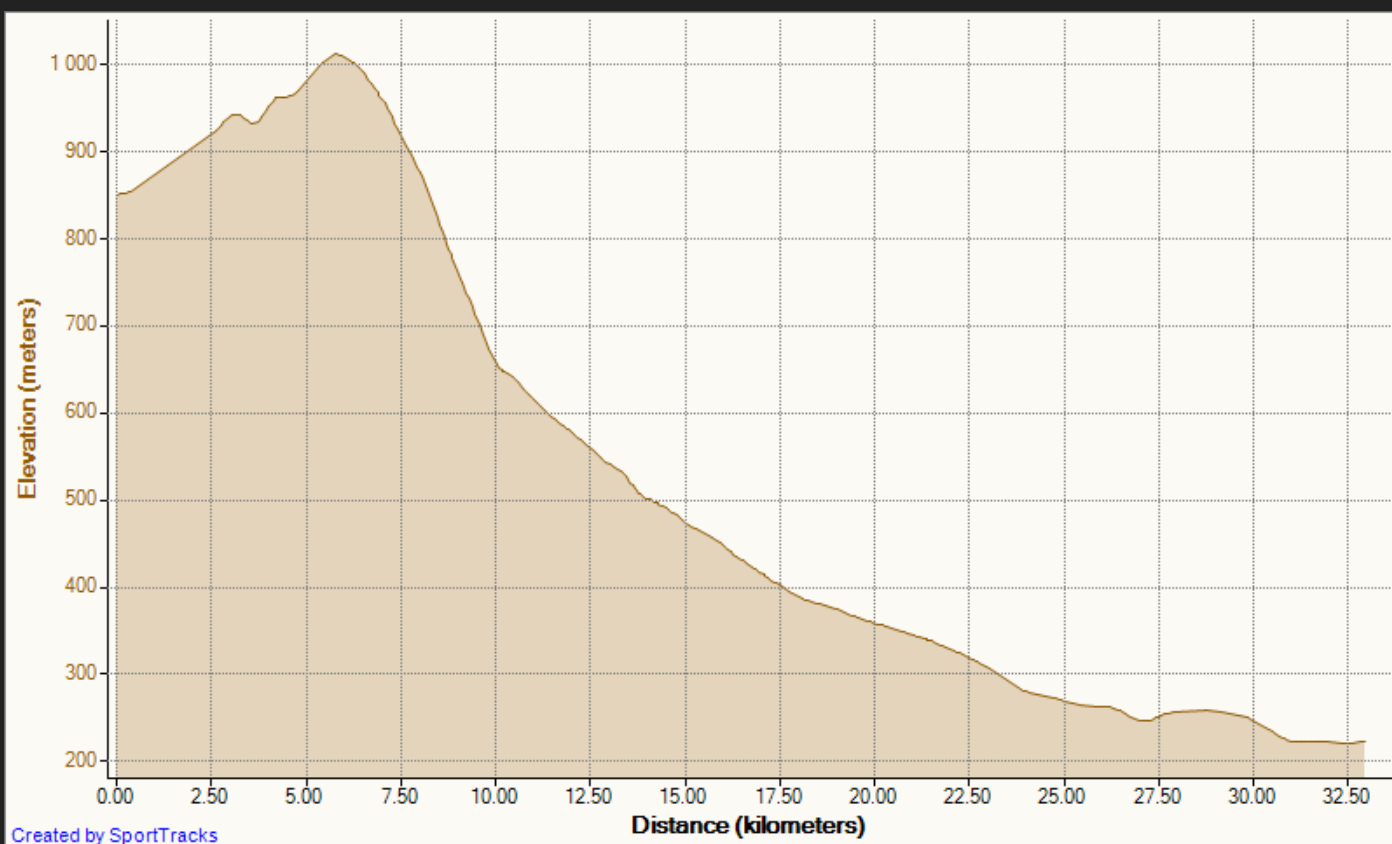

Overland First Ascent Challenge Leg 1 (Start to Water point 1)

Overland First Ascent Challenge Leg 2 (Water point 1 to Backup 1)

Overland First Ascent Challenge Leg 3 (Backup 1 to Water point 2)

Overland First Ascent Challenge leg 4 (Water point 2 to Backup 2/Halfway mark)

Overland First Ascent Challenge Leg 5 (Backup 2 to Backup 3)

Overland First Ascent Challenge Leg 6 (Backup 3 to Backup 4)

Overland First Ascent Challenge Leg 7 (Backup 4 to Backup 5)

Overland First Ascent Challenge Leg 8 (Backup 5 to Finish)