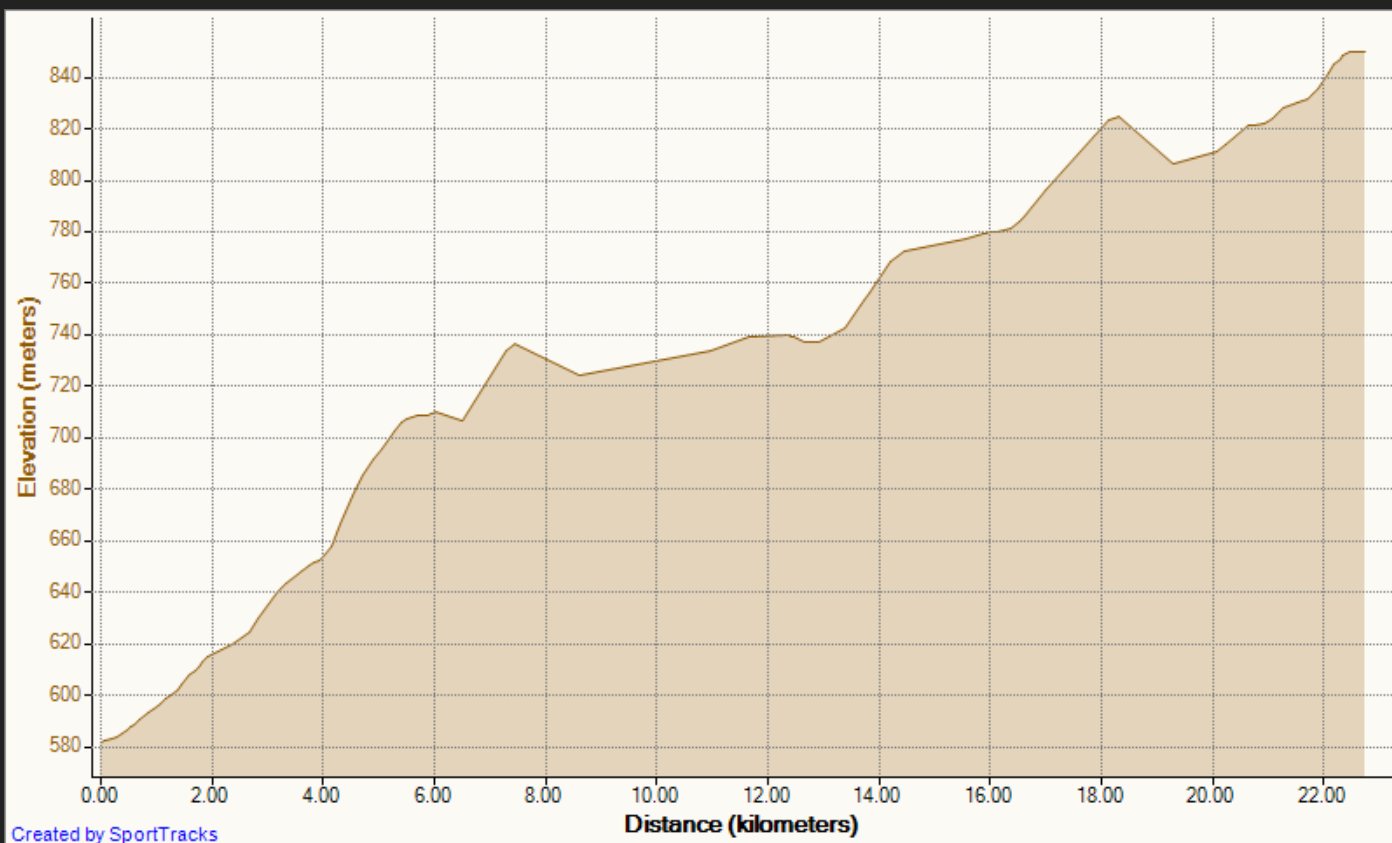

Overland First Ascent Challenge Leg 1 (Start to Water point 1)

Overland First Ascent Challenge Leg 2 (Water point 1 to Backup 1)

Overland First Ascent Challenge Leg 3 (Backup 1 to Water point 2)

Overland First Ascent Challenge leg 4 (Water point 2 to Backup 2/Halfway mark)

Overland First Ascent Challenge Leg 5 (Backup 2 to Backup 3)

Overland First Ascent Challenge Leg 6 (Backup 3 to Backup 4)

Overland First Ascent Challenge Leg 7 (Backup 4 to Backup 5)

Overland First Ascent Challenge Leg 8 (Backup 5 to Finish)