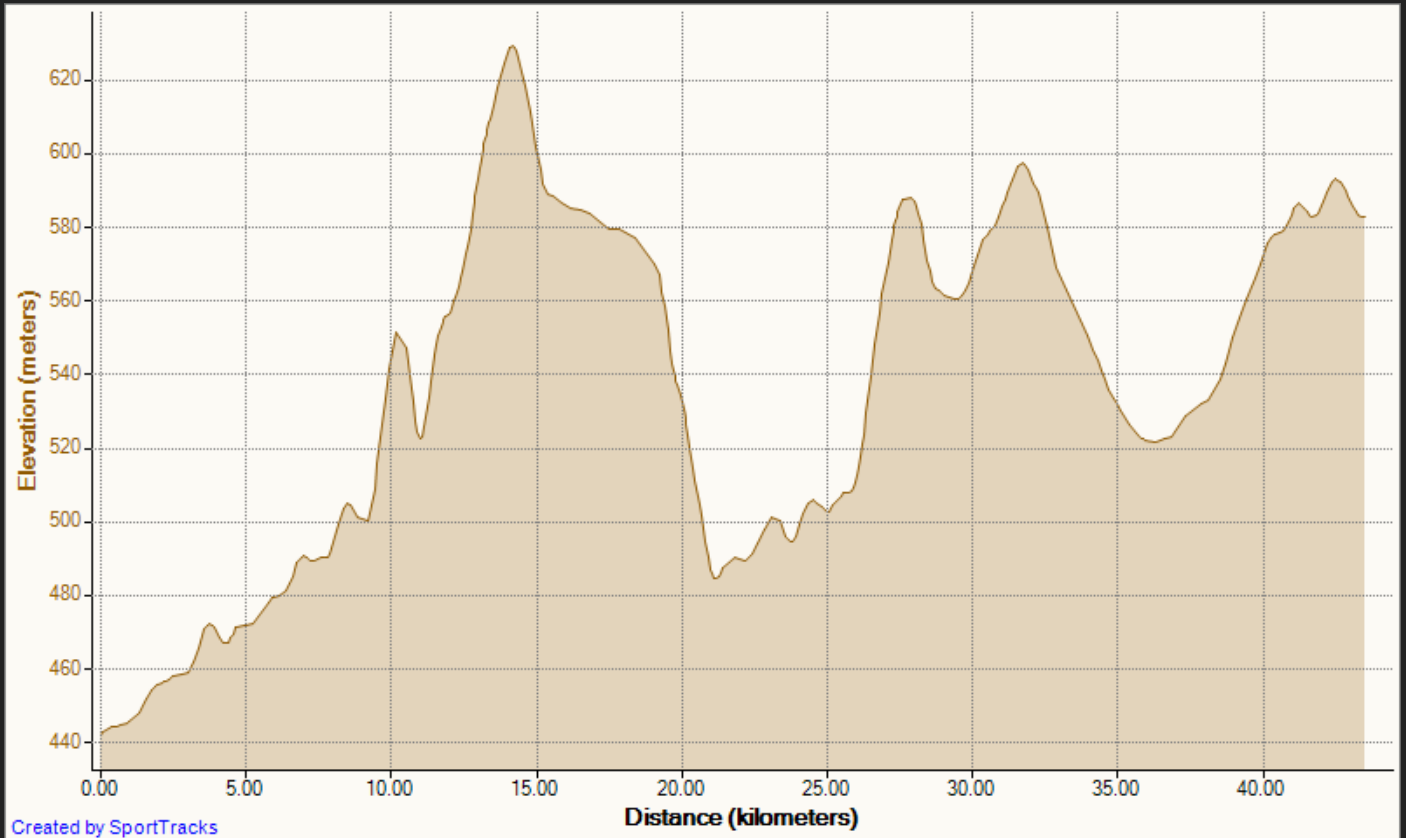

Overland First Ascent Challenge Leg 1 (Start to Water point 1)

Overland First Ascent Challenge Leg 2 (Water point 1 to Backup 1)

Overland First Ascent Challenge Leg 3 (Backup 1 to Water point 2)

Overland First Ascent Challenge leg 4 (Water point 2 to Backup 2/Halfway mark)

Overland First Ascent Challenge Leg 5 (Backup 2 to Backup 3)

Overland First Ascent Challenge Leg 6 (Backup 3 to Backup 4)

Overland First Ascent Challenge Leg 7 (Backup 4 to Backup 5)

Overland First Ascent Challenge Leg 8 (Backup 5 to Finish)