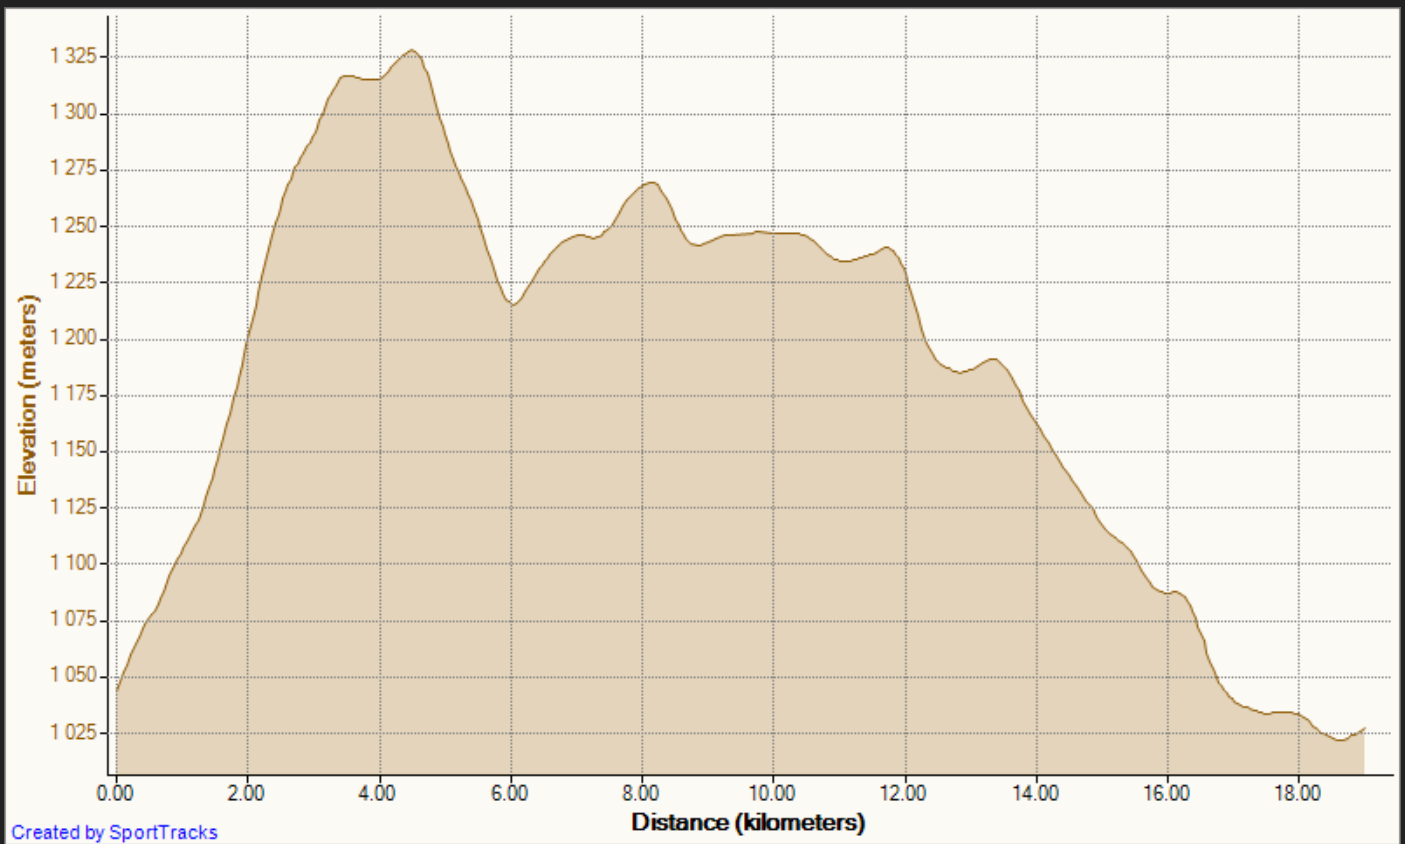

Overland First Ascent Challenge Leg 1 (Start to Water point 1)

Overland First Ascent Challenge Leg 2 (Water point 1 to Backup 1)

Overland First Ascent Challenge Leg 3 (Backup 1 to Water point 2)

Overland First Ascent Challenge leg 4 (Water point 2 to Backup 2/Halfway mark)

Overland First Ascent Challenge Leg 5 (Backup 2 to Backup 3)

Overland First Ascent Challenge Leg 6 (Backup 3 to Backup 4)

Overland First Ascent Challenge Leg 7 (Backup 4 to Backup 5)

Overland First Ascent Challenge Leg 8 (Backup 5 to Finish)